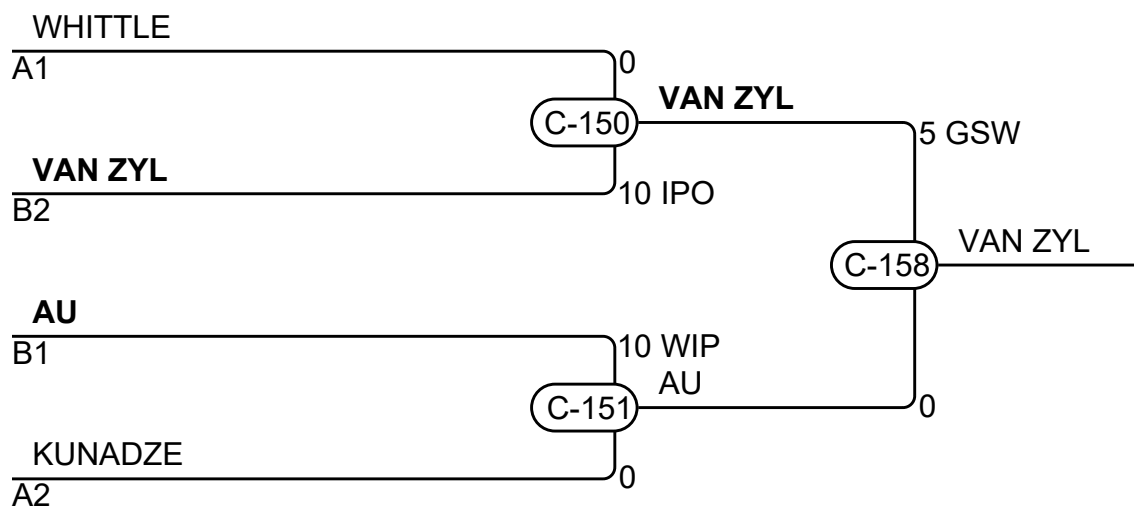

U18 Female -57kg

Competitors A

#	Name	Grade	Club	1	2	3	Wins	Pts	Pos
1	KUNADZE Maya	shodan	Kokushikai Judo	XX		10	1	10	2
2	WHITTLE Gwen	brown	Campbell River Judo Club	10	XX	10	2	20	1
3	AGHAEI Elika	blue	Champion Judo Club			XX	0	0	3

Pool A

Match	White	Blue	Result	Time	Code
C-112	KUNADZE Maya 1 2	WHITTLE Gwen	0 - 10	3:54	WIP
C-125	KUNADZE Maya 1 3	AGHAEI Elika	10 - 0	0:21	IPO
C-137	WHITTLE Gwen 2 3	AGHAEI Elika	10 - 0	1:31	IPO

Competitors B

#	Name	Grade	Club	4	5	6	Wins	Pts	Pos
4	AU Leanna	shodan	Peak Judo Club	XX	10	10	2	20	1
5	MACKENZIE Georgia	green	Kokoro Judo Association		XX		0	0	3
6	VAN ZYL Carla	shodan	Hart Judo Academy		10	XX	1	10	2

Pool B

Match	White	Blue	Result	Time	Code
C-113	AU Leanna 4 5	MACKENZIE Georgia	10 - 0	0:38	WIP
C-126	AU Leanna 4 6	VAN ZYL Carla	10 - 0	4:00	IPO
C-138	MACKENZIE Georgia 5 6	VAN ZYL Carla	0 - 10	0:24	WIP

Results

Pos	Name
1	VAN ZYL Carla, Hart Judo Academy
2	AU Leanna, Peak Judo Club
3	WHITTLE Gwen, Campbell River Judo Club
3	KUNADZE Maya, Kokushikai Judo