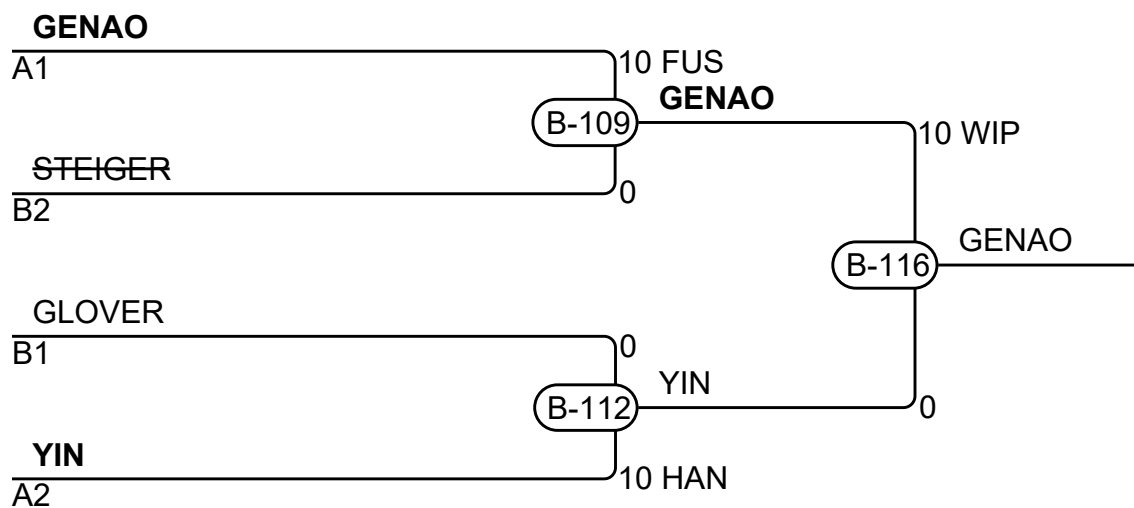

Senior Female -70kg

Competitors A

#	Name	Grade	Club	1	2	3	Wins	Pts	Pos
1	YIN Hannah	brown	Prince George Judo Club	XX		10	1	10	2
2	GENAO Carla	shodan	Seattle Judo Dojo	10	XX	10	2	20	1
3	MICHALUK Annika	brown	Pacific Kodokan Dojo			XX	0	0	3

Pool A

Match	White	Blue	Result	Time	Code
B-62	YIN Hannah 1 2	GENAO Carla	0 - 10	2:34	WIP
B-84	YIN Hannah 1 3	MICHALUK Annika	10 - 0	5:45	HAN
B-101	GENAO Carla 2 3	MICHALUK Annika	10 - 0	2:42	IPO

Competitors B

#	Name	Grade	Club	4	5	6	Wins	Pts	Pos
4	DA SILVA Katrina	brown	Abbotsford Judo Club	XX			0	0	3
5	STEIGER Alandra	brown	Prince George Judo Club	10	XX		1	10	2
6	GLOVER Mariko	shodan	Peak Judo Club	10	10	XX	2	20	1

Pool B

Match	White	Blue	Result	Time	Code
B-63	DA SILVA Katrina 4 5	STEIGER Alandra	0 - 10	1:25	IPO
B-85	DA SILVA Katrina 4 6	GLOVER Mariko	0 - 10	0:22	IPO
B-102	STEIGER Alandra 5 6	GLOVER Mariko	0 - 10	0:00	FUS

Results

Pos	Name
1	GENAO Carla, Seattle Judo Dojo
2	YIN Hannah, Prince George Judo Club
3	STEIGER Alandra, Prince George Judo Club
3	GLOVER Mariko, Peak Judo Club