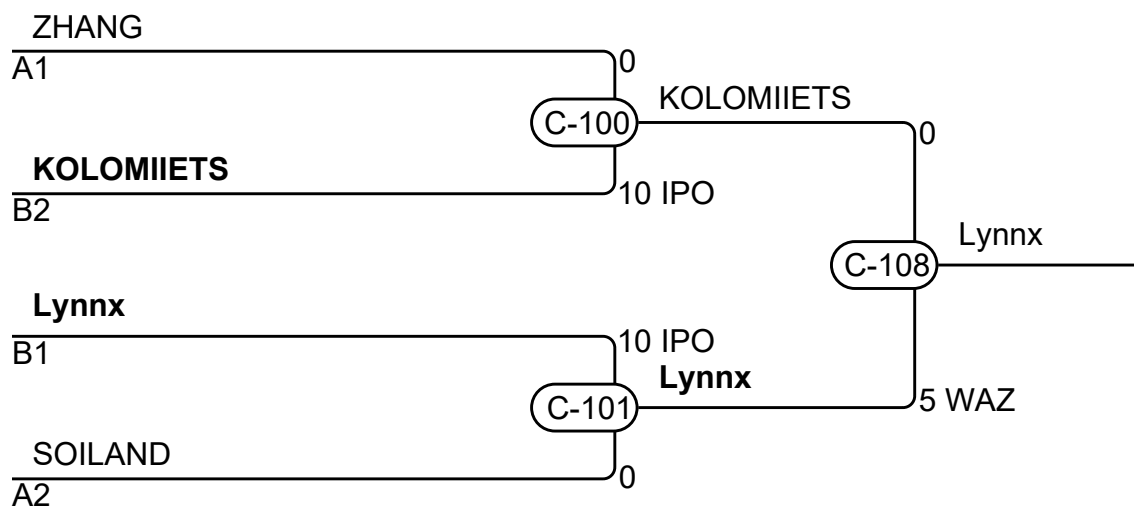

Senior Interm Female -63kg

Competitors A

#	Name	Grade	Club	1	2	3	Wins	Pts	Pos
1	ZHANG Grace	blue	Kaizen Judo Academy	XX	10	10	2	20	1
2	SOILAND Trinity	green	Airdrie Eidokan		XX	10	1	10	2
3	MACKENZIE Georgia	green	Kokoro Judo Association			XX	0	0	3

Pool A

Match	White	Blue	Result	Time	Code
C-57	ZHANG Grace	1 2 SOILAND Trinity	10 - 0	0:06	IPO
C-72	ZHANG Grace	1 3 MACKENZIE Georgia	10 - 0	0:10	IPO
C-85	SOILAND Trinity	2 3 MACKENZIE Georgia	10 - 0	2:33	WIP

Competitors B

#	Name	Grade	Club	4	5	6	Wins	Pts	Pos
4	KOLOMIIETS Sofiia	blue	Peak Judo Club	XX	10		1	10	2
5	LU Taryn	blu/bro	Ishikawa Family Judo Clu		XX		0	0	3
6	Lynnx Lynnx	green	University of Washington	10	10	XX	2	20	1

Pool B

Match	White	Blue	Result	Time	Code
C-58	KOLOMIIETS Sofiia	4 5 LU Taryn	10 - 0	1:31	WIP
C-73	KOLOMIIETS Sofiia	4 6 Lynnx Lynnx	0 - 10	1:14	IPO
C-86	LU Taryn	5 6 Lynnx Lynnx	0 - 10	0:41	IPO

Results

Pos	Name
1	Lynnx Lynnx, University of Washington Judo
2	KOLOMIIETS Sofiia, Peak Judo Club
3	ZHANG Grace, Kaizen Judo Academy
3	SOILAND Trinity, Airdrie Eidokan